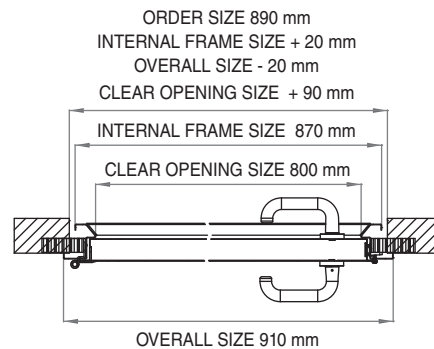

Terminology for Corner Frames

Interpretation of our dimensions in our product range

Corner frames: (CS4, CS5, CS65, CSV...): in this case we use the “theoretical” brick to brick dimensions to get the order size, as per following example:

Doors: Internal frame dimensions + 20mm on the width, + 10 mm on the height.

Meter Doors: Internal frame dimensions + 20mm on the width, + 20 mm on the height.

Warning! When it comes to corner frames, even if the order size is usually the one we use to book the order, we will take into consideration the way the door will be installed – with the help of mortar (anchors) or by screwing. In the last case we will use the INTERNAL FRAME DIMENSIONS as the order size.

CS4

CS5

CSV

FRAME MODEL	ORDER SIZE	CLEAR OPENING	INTERNAL FRAME	EXTERNAL FRAME
CS4 (Ensamblada, Office, Basic ...) Standard dimensions	890 x 1990	800 x 1945	870 x 1980	910 x 2000
CS4 (Ensamblada, Office, Basic ...) Special dimensions	930 x 2440	840 x 2395	910 x 2430	950 x 2450
CS5 / CS65 (Turia, Sigma, Neo ...) Standard and special dimensions	900 x 2050	800 x 2000	880 x 2040	936 x 2068
CSV (Office Swing door...) Standard and special dimensions	940 x 2095	800 x 2057	920 x 2085	950 x 2100

CR8

C7V

FRAME MODEL	ORDER SIZE	CLEAR OPENING	INTERNAL FRAME	EXTERNAL FRAME
C70 / C07 / C09 (Ensamblada, Office ...)	910 x 2100 (= overall size)	800 x 2045	910 x 2100	910 x 2100
C70 (Ensamblada, Office, Basic ...) Special dimensions	950 x 2450 (= overall size)	840 x 2395	950 x 2450	950 x 2450
CR8 (Versate, Compact, Office ...)	960 x 2100 (= overall size)	840 x 2040	960 x 2100	960 x 2100
C7V (Office Swing door...)	950 x 2100 (= overall size)	800 x 2057	950 x 2100	950 x 2100