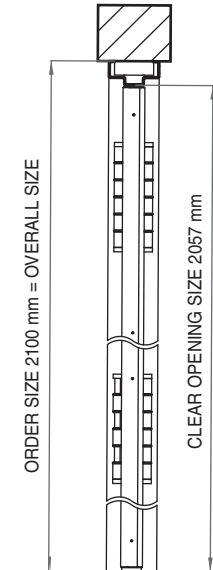

Doors: Internal frame dimensions + 20mm on the width, + 10 mm on the height.

Meter Doors: Internal frame dimensions + 20mm on the width, + 20 mm on the height.

Warning! When it comes to corner frames, even if the order size is usually the one we use to book the order, we will take into consideration the way the door will be installed – with the help of mortar (anchors) or by screwing. In the last case we will use the INTERNAL FRAME DIMENSIONS as the order size.

CS4

CS5

CSV

FRAME MODEL	ORDER SIZE	CLEAR OPENING	INTERNAL FRAME	EXTERNAL FRAME
CS4 (Ensamblada, Office, Basic ...) Standard dimensions	890 x 1990	800 x 1945	870 x 1980	910 x 2000
CS4 (Ensamblada, Office, Basic ...) Special dimensions	930 x 2440	840 x 2395	910 x 2430	950 x 2450
CS5 / CS65 (Turia, Sigma, Neo ...) Standard and special dimensions	900 x 2050	800 x 2000	880 x 2040	936 x 2068
CSV (Office Swing door...) Standard and special dimensions	940 x 2095	800 x 2057	920 x 2085	950 x 2100

Terminology for Wrapping Frames

Interpretation of our dimensions in our product range

Non-corner frames: (C70, CR8, C07, C09, ...) in those cases we will use the overall dimensions as our order size.

C70 / C07 / C09

CR8

C7V

FRAME MODEL	ORDER SIZE	CLEAR OPENING	INTERNAL FRAME	EXTERNAL FRAME
C70 / C07 / C09 (Ensamblada, Office ...)	910 x 2100 (= overall size)	800 x 2045	910 x 2100	910 x 2100
C70 (Ensamblada, Office, Basic ...) Special dimensions	950 x 2450 (= overall size)	840 x 2395	950 x 2450	950 x 2450
CR8 (Versate, Compact, Office ...)	960 x 2100 (= overall size)	840 x 2040	960 x 2100	960 x 2100
C7V (Office Swing door...)	950 x 2100 (= overall size)	800 x 2057	950 x 2100	950 x 2100