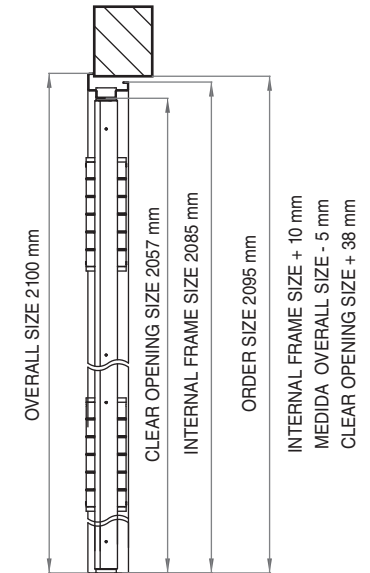

Terminology for Corner Frames

Interpretation of our dimensions in our product range

Corner frames: (CS4, CS5, CS65, CSV...): in this case we use the “theoretical” brick to brick dimensions to get the order size, as per following example:

Doors: Internal frame dimensions + 20mm on the width, + 10 mm on the height.

Meter Doors: Internal frame dimensions + 20mm on the width, + 20 mm on the height.

Warning! When it comes to corner frames, even if the order size is usually the one we use to book the order, we will take into consideration the way the door will be installed – with the help of mortar (anchors) or by screwing. In the last case we will use the INTERNAL FRAME DIMENSIONS as the order size.

CS4

CS5

CSV

FRAME MODEL	ORDER SIZE	CLEAR OPENING	INTERNAL FRAME	EXTERNAL FRAME
CS4 (Ensamblada, Office, Basic ...) Standard dimensions	890 x 1990	800 x 1945	870 x 1980	910 x 2000
CS4 (Ensamblada, Office, Basic ...) Special dimensions	930 x 2440	840 x 2395	910 x 2430	950 x 2450
CS5 / CS65 (Turia, Sigma, Neo ...) Standard and special dimensions	900 x 2050	800 x 2000	880 x 2040	936 x 2068
CSV (Office Swing door...) Standard and special dimensions	940 x 2095	800 x 2057	920 x 2085	950 x 2100

CR8

C7V

FRAME MODEL	ORDER SIZE	CLEAR OPENING	INTERNAL FRAME	EXTERNAL FRAME
C70 / C07 / C09 (Ensamblada, Office ...)	910 x 2100 (= overall size)	800 x 2045	910 x 2100	910 x 2100
C70 (Ensamblada, Office, Basic ...) Special dimensions	950 x 2450 (= overall size)	840 x 2395	950 x 2450	950 x 2450
CR8 (Versate, Compact, Office ...)	960 x 2100 (= overall size)	840 x 2040	960 x 2100	960 x 2100
C7V (Office Swing door...)	950 x 2100 (= overall size)	800 x 2057	950 x 2100	950 x 2100