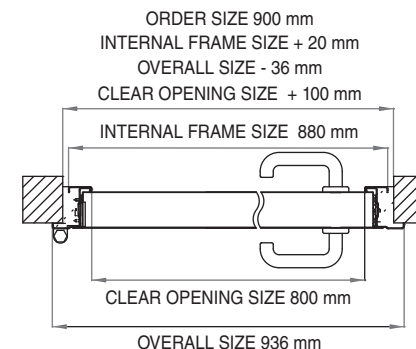

Terminology for Corner Frames

Interpretation of our dimensions in our product range

Corner frames: (CS4, CS5, CS65, CSV...): in this case we use the “theoretical” brick to brick dimensions to get the order size, as per following example:

Doors: Internal frame dimensions + 20mm on the width, + 10 mm on the height.

Meter Doors: Internal frame dimensions + 20mm on the width, + 20 mm on the height.

Warning! When it comes to corner frames, even if the order size is usually the one we use to book the order, we will take into consideration the way the door will be installed – with the help of mortar (anchors) or by screwing. In the last case we will use the INTERNAL FRAME DIMENSIONS as the order size.

CS4

CS5

CSV

FRAME MODEL	ORDER SIZE	CLEAR OPENING	INTERNAL FRAME	EXTERNAL FRAME
CS4 (Ensamblada, Office, Basic ...) Standard dimensions	890 x 1990	800 x 1945	870 x 1980	910 x 2000
CS4 (Ensamblada, Office, Basic ...) Special dimensions	930 x 2440	840 x 2395	910 x 2430	950 x 2450
CS5 / CS65 (Turia, Sigma, Neo ...) Standard and special dimensions	900 x 2050	800 x 2000	880 x 2040	936 x 2068
CSV (Office Swing door...) Standard and special dimensions	940 x 2095	800 x 2057	920 x 2085	950 x 2100

CR8

C7V

FRAME MODEL	ORDER SIZE	CLEAR OPENING	INTERNAL FRAME	EXTERNAL FRAME
C70 / C07 / C09 (Ensamblada, Office ...)	910 x 2100 (= overall size)	800 x 2045	910 x 2100	910 x 2100
C70 (Ensamblada, Office, Basic ...) Special dimensions	950 x 2450 (= overall size)	840 x 2395	950 x 2450	950 x 2450
CR8 (Versate, Compact, Office ...)	960 x 2100 (= overall size)	840 x 2040	960 x 2100	960 x 2100
C7V (Office Swing door...)	950 x 2100 (= overall size)	800 x 2057	950 x 2100	950 x 2100