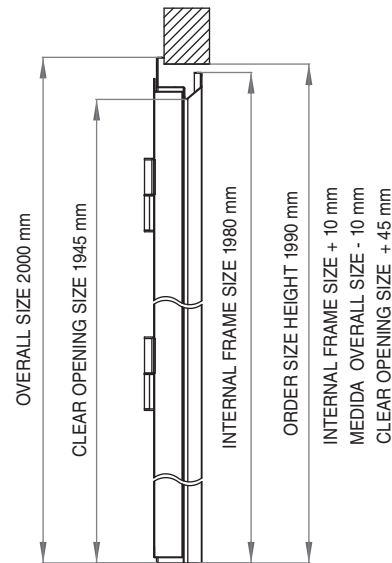

Terminology for Corner Frames

Interpretation of our dimensions in our product range

Corner frames: (CS4, CS5, CS65, CSV...): in this case we use the “theoretical” brick to brick dimensions to get the order size, as per following example:

Doors: Internal frame dimensions + 20mm on the width, + 10 mm on the height.

Meter Doors: Internal frame dimensions + 20mm on the width, + 20 mm on the height.

Warning! When it comes to corner frames, even if the order size is usually the one we use to book the order, we will take into consideration the way the door will be installed – with the help of mortar (anchors) or by screwing. In the last case we will use the INTERNAL FRAME DIMENSIONS as the order size.

CS4

CS5

CSV

FRAME MODEL	ORDER SIZE	CLEAR OPENING	INTERNAL FRAME	EXTERNAL FRAME
CS4 (Ensamblada, Office, Basic ...) Standard dimensions	890 x 1990	800 x 1945	870 x 1980	910 x 2000
CS4 (Ensamblada, Office, Basic ...) Special dimensions	930 x 2440	840 x 2395	910 x 2430	950 x 2450
CS5 / CS65 (Turia, Sigma, Neo ...) Standard and special dimensions	900 x 2050	800 x 2000	880 x 2040	936 x 2068
CSV (Office Swing door...) Standard and special dimensions	940 x 2095	800 x 2057	920 x 2085	950 x 2100

CR8

C7V

FRAME MODEL	ORDER SIZE	CLEAR OPENING	INTERNAL FRAME	EXTERNAL FRAME
C70 / C07 / C09 (Ensamblada, Office ...)	910 x 2100 (= overall size)	800 x 2045	910 x 2100	910 x 2100
C70 (Ensamblada, Office, Basic ...) Special dimensions	950 x 2450 (= overall size)	840 x 2395	950 x 2450	950 x 2450
CR8 (Versate, Compact, Office ...)	960 x 2100 (= overall size)	840 x 2040	960 x 2100	960 x 2100
C7V (Office Swing door...)	950 x 2100 (= overall size)	800 x 2057	950 x 2100	950 x 2100