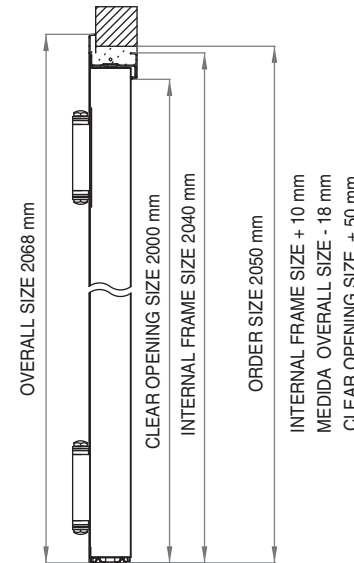

Terminology for Corner Frames

Interpretation of our dimensions in our product range

Corner frames: (CS4, CS5, CS65, CSV...): in this case we use the “theoretical” brick to brick dimensions to get the order size, as per following example:

Doors: Internal frame dimensions + 20mm on the width, + 10 mm on the height.

Meter Doors: Internal frame dimensions + 20mm on the width, + 20 mm on the height.

Warning! When it comes to corner frames, even if the order size is usually the one we use to book the order, we will take into consideration the way the door will be installed – with the help of mortar (anchors) or by screwing. In the last case we will use the INTERNAL FRAME DIMENSIONS as the order size.

CS4

CS5

CSV

FRAME MODEL	ORDER SIZE	CLEAR OPENING	INTERNAL FRAME	EXTERNAL FRAME
CS4 (Ensamblada, Office, Basic ...) Standard dimensions	890 x 1990	800 x 1945	870 x 1980	910 x 2000
CS4 (Ensamblada, Office, Basic ...) Special dimensions	930 x 2440	840 x 2395	910 x 2430	950 x 2450
CS5 / CS65 (Turia, Sigma, Neo ...) Standard and special dimensions	900 x 2050	800 x 2000	880 x 2040	936 x 2068
CSV (Office Swing door...) Standard and special dimensions	940 x 2095	800 x 2057	920 x 2085	950 x 2100

CR8

C7V

FRAME MODEL	ORDER SIZE	CLEAR OPENING	INTERNAL FRAME	EXTERNAL FRAME
C70 / C07 / C09 (Ensamblada, Office ...)	910 x 2100 (= overall size)	800 x 2045	910 x 2100	910 x 2100
C70 (Ensamblada, Office, Basic ...) Special dimensions	950 x 2450 (= overall size)	840 x 2395	950 x 2450	950 x 2450
CR8 (Versate, Compact, Office ...)	960 x 2100 (= overall size)	840 x 2040	960 x 2100	960 x 2100
C7V (Office Swing door...)	950 x 2100 (= overall size)	800 x 2057	950 x 2100	950 x 2100