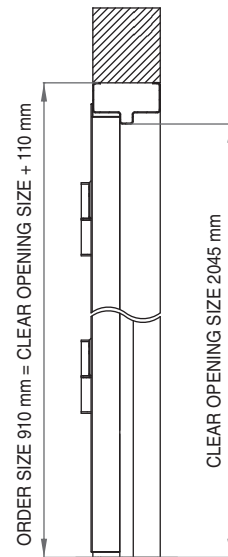

Doors: Internal frame dimensions + 20mm on the width, + 10 mm on the height.

Meter Doors: Internal frame dimensions + 20mm on the width, + 20 mm on the height.

Warning! When it comes to corner frames, even if the order size is usually the one we use to book the order, we will take into consideration the way the door will be installed – with the help of mortar (anchors) or by screwing. In the last case we will use the INTERNAL FRAME DIMENSIONS as the order size.

CS4

CS5

CSV

FRAME MODEL	ORDER SIZE	CLEAR OPENING	INTERNAL FRAME	EXTERNAL FRAME
CS4 (Ensamblada, Office, Basic ...) Standard dimensions	890 x 1990	800 x 1945	870 x 1980	910 x 2000
CS4 (Ensamblada, Office, Basic ...) Special dimensions	930 x 2440	840 x 2395	910 x 2430	950 x 2450
CS5 / CS65 (Turia, Sigma, Neo ...) Standard and special dimensions	900 x 2050	800 x 2000	880 x 2040	936 x 2068
CSV (Office Swing door...) Standard and special dimensions	940 x 2095	800 x 2057	920 x 2085	950 x 2100

Terminology for Wrapping Frames

Interpretation of our dimensions in our product range

Non-corner frames: (C70, CR8, C07, C09, ...) in those cases we will use the overall dimensions as our order size.

C70 / C07 / C09

CR8

C7V

FRAME MODEL	ORDER SIZE	CLEAR OPENING	INTERNAL FRAME	EXTERNAL FRAME
C70 / C07 / C09 (Ensamblada, Office ...)	910 x 2100 (= overall size)	800 x 2045	910 x 2100	910 x 2100
C70 (Ensamblada, Office, Basic ...) Special dimensions	950 x 2450 (= overall size)	840 x 2395	950 x 2450	950 x 2450
CR8 (Versate, Compact, Office ...)	960 x 2100 (= overall size)	840 x 2040	960 x 2100	960 x 2100
C7V (Office Swing door...)	950 x 2100 (= overall size)	800 x 2057	950 x 2100	950 x 2100