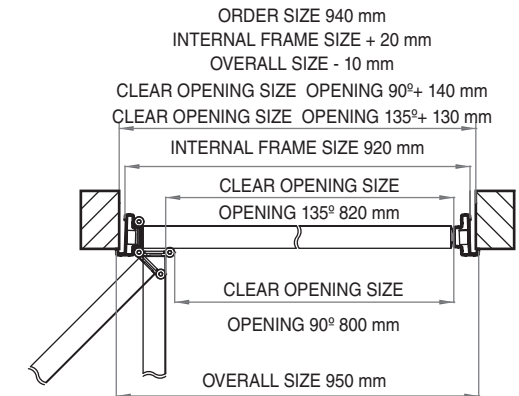

Terminology for Corner Frames

Interpretation of our dimensions in our product range

Corner frames: (CS4, CS5, CS65, CSV...): in this case we use the “theoretical” brick to brick dimensions to get the order size, as per following example:

Doors: Internal frame dimensions + 20mm on the width, + 10 mm on the height.

Meter Doors: Internal frame dimensions + 20mm on the width, + 20 mm on the height.

Warning! When it comes to corner frames, even if the order size is usually the one we use to book the order, we will take into consideration the way the door will be installed – with the help of mortar (anchors) or by screwing. In the last case we will use the INTERNAL FRAME DIMENSIONS as the order size.

CS4

CS5

CSV

FRAME MODEL	ORDER SIZE	CLEAR OPENING	INTERNAL FRAME	EXTERNAL FRAME
CS4 (Ensamblada, Office, Basic ...) Standard dimensions	890 x 1990	800 x 1945	870 x 1980	910 x 2000
CS4 (Ensamblada, Office, Basic ...) Special dimensions	930 x 2440	840 x 2395	910 x 2430	950 x 2450
CS5 / CS65 (Turia, Sigma, Neo ...) Standard and special dimensions	900 x 2050	800 x 2000	880 x 2040	936 x 2068
CSV (Office Swing door...) Standard and special dimensions	940 x 2095	800 x 2057	920 x 2085	950 x 2100

CR8

C7V

FRAME MODEL	ORDER SIZE	CLEAR OPENING	INTERNAL FRAME	EXTERNAL FRAME
C70 / C07 / C09 (Ensamblada, Office ...)	910 x 2100 (= overall size)	800 x 2045	910 x 2100	910 x 2100
C70 (Ensamblada, Office, Basic ...) Special dimensions	950 x 2450 (= overall size)	840 x 2395	950 x 2450	950 x 2450
CR8 (Versate, Compact, Office ...)	960 x 2100 (= overall size)	840 x 2040	960 x 2100	960 x 2100
C7V (Office Swing door...)	950 x 2100 (= overall size)	800 x 2057	950 x 2100	950 x 2100