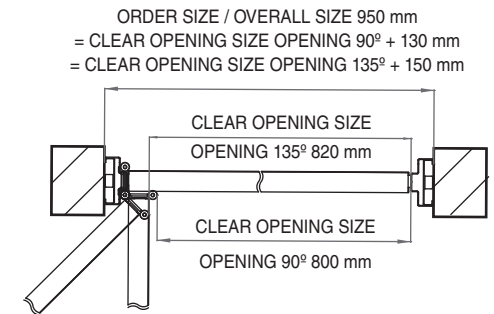

Doors: Internal frame dimensions + 20mm on the width, + 10 mm on the height.

Meter Doors: Internal frame dimensions + 20mm on the width, + 20 mm on the height.

Warning! When it comes to corner frames, even if the order size is usually the one we use to book the order, we will take into consideration the way the door will be installed – with the help of mortar (anchors) or by screwing. In the last case we will use the INTERNAL FRAME DIMENSIONS as the order size.

CS4

CS5

CSV

FRAME MODEL	ORDER SIZE	CLEAR OPENING	INTERNAL FRAME	EXTERNAL FRAME
CS4 (Ensamblada, Office, Basic ...) Standard dimensions	890 x 1990	800 x 1945	870 x 1980	910 x 2000
CS4 (Ensamblada, Office, Basic ...) Special dimensions	930 x 2440	840 x 2395	910 x 2430	950 x 2450
CS5 / CS65 (Turia, Sigma, Neo ...) Standard and special dimensions	900 x 2050	800 x 2000	880 x 2040	936 x 2068
CSV (Office Swing door...) Standard and special dimensions	940 x 2095	800 x 2057	920 x 2085	950 x 2100

Terminology for Wrapping Frames

Interpretation of our dimensions in our product range

Non-corner frames: (C70, CR8, C07, C09, ...) in those cases we will use the overall dimensions as our order size.

C70 / C07 / C09

CR8

C7V

FRAME MODEL	ORDER SIZE	CLEAR OPENING	INTERNAL FRAME	EXTERNAL FRAME
C70 / C07 / C09 (Ensamblada, Office ...)	910 x 2100 (= overall size)	800 x 2045	910 x 2100	910 x 2100
C70 (Ensamblada, Office, Basic ...) Special dimensions	950 x 2450 (= overall size)	840 x 2395	950 x 2450	950 x 2450
CR8 (Versate, Compact, Office ...)	960 x 2100 (= overall size)	840 x 2040	960 x 2100	960 x 2100
C7V (Office Swing door...)	950 x 2100 (= overall size)	800 x 2057	950 x 2100	950 x 2100