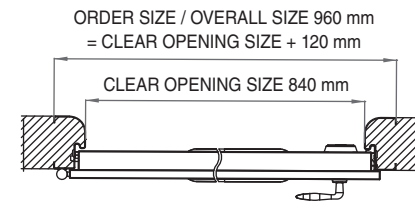

Doors: Internal frame dimensions + 20mm on the width, + 10 mm on the height.

Meter Doors: Internal frame dimensions + 20mm on the width, + 20 mm on the height.

Warning! When it comes to corner frames, even if the order size is usually the one we use to book the order, we will take into consideration the way the door will be installed – with the help of mortar (anchors) or by screwing. In the last case we will use the INTERNAL FRAME DIMENSIONS as the order size.

CS4

CS5

CSV

FRAME MODEL	ORDER SIZE	CLEAR OPENING	INTERNAL FRAME	EXTERNAL FRAME
CS4 (Ensamblada, Office, Basic ...) Standard dimensions	890 x 1990	800 x 1945	870 x 1980	910 x 2000
CS4 (Ensamblada, Office, Basic ...) Special dimensions	930 x 2440	840 x 2395	910 x 2430	950 x 2450
CS5 / CS65 (Turia, Sigma, Neo ...) Standard and special dimensions	900 x 2050	800 x 2000	880 x 2040	936 x 2068
CSV (Office Swing door...) Standard and special dimensions	940 x 2095	800 x 2057	920 x 2085	950 x 2100

Terminology for Wrapping Frames

Interpretation of our dimensions in our product range

Non-corner frames: (C70, CR8, C07, C09, ...) in those cases we will use the overall dimensions as our order size.

C70 / C07 / C09

CR8

C7V

FRAME MODEL	ORDER SIZE	CLEAR OPENING	INTERNAL FRAME	EXTERNAL FRAME
C70 / C07 / C09 (Ensamblada, Office ...)	910 x 2100 (= overall size)	800 x 2045	910 x 2100	910 x 2100
C70 (Ensamblada, Office, Basic ...) Special dimensions	950 x 2450 (= overall size)	840 x 2395	950 x 2450	950 x 2450
CR8 (Versate, Compact, Office ...)	960 x 2100 (= overall size)	840 x 2040	960 x 2100	960 x 2100
C7V (Office Swing door...)	950 x 2100 (= overall size)	800 x 2057	950 x 2100	950 x 2100