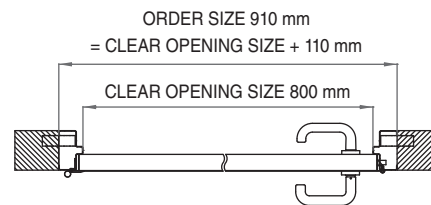

Doors: Internal frame dimensions + 20mm on the width, + 10 mm on the height.

Meter Doors: Internal frame dimensions + 20mm on the width, + 20 mm on the height.

Warning! When it comes to corner frames, even if the order size is usually the one we use to book the order, we will take into consideration the way the door will be installed – with the help of mortar (anchors) or by screwing. In the last case we will use the INTERNAL FRAME DIMENSIONS as the order size.

CS4

CS5

CSV

FRAME MODEL	ORDER SIZE	CLEAR OPENING	INTERNAL FRAME	EXTERNAL FRAME
CS4 (Ensamblada, Office, Basic ...) Standard dimensions	890 x 1990	800 x 1945	870 x 1980	910 x 2000
CS4 (Ensamblada, Office, Basic ...) Special dimensions	930 x 2440	840 x 2395	910 x 2430	950 x 2450
CS5 / CS65 (Turia, Sigma, Neo ...) Standard and special dimensions	900 x 2050	800 x 2000	880 x 2040	936 x 2068
CSV (Office Swing door...) Standard and special dimensions	940 x 2095	800 x 2057	920 x 2085	950 x 2100

Terminology for Wrapping Frames

Interpretation of our dimensions in our product range

Non-corner frames: (C70, CR8, C07, C09, ...) in those cases we will use the overall dimensions as our order size.

C70 / C07 / C09

CR8

C7V

FRAME MODEL	ORDER SIZE	CLEAR OPENING	INTERNAL FRAME	EXTERNAL FRAME
C70 / C07 / C09 (Ensamblada, Office ...)	910 x 2100 (= overall size)	800 x 2045	910 x 2100	910 x 2100
C70 (Ensamblada, Office, Basic ...) Special dimensions	950 x 2450 (= overall size)	840 x 2395	950 x 2450	950 x 2450
CR8 (Versate, Compact, Office ...)	960 x 2100 (= overall size)	840 x 2040	960 x 2100	960 x 2100
C7V (Office Swing door...)	950 x 2100 (= overall size)	800 x 2057	950 x 2100	950 x 2100