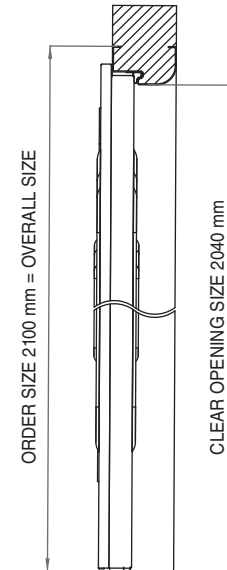

Doors: Internal frame dimensions + 20mm on the width, + 10 mm on the height.

Meter Doors: Internal frame dimensions + 20mm on the width, + 20 mm on the height.

Warning! When it comes to corner frames, even if the order size is usually the one we use to book the order, we will take into consideration the way the door will be installed – with the help of mortar (anchors) or by screwing. In the last case we will use the INTERNAL FRAME DIMENSIONS as the order size.

CS4

CS5

CSV

FRAME MODEL	ORDER SIZE	CLEAR OPENING	INTERNAL FRAME	EXTERNAL FRAME
CS4 (Ensamblada, Office, Basic ...) Standard dimensions	890 x 1990	800 x 1945	870 x 1980	910 x 2000
CS4 (Ensamblada, Office, Basic ...) Special dimensions	930 x 2440	840 x 2395	910 x 2430	950 x 2450
CS5 / CS65 (Turia, Sigma, Neo ...) Standard and special dimensions	900 x 2050	800 x 2000	880 x 2040	936 x 2068
CSV (Office Swing door...) Standard and special dimensions	940 x 2095	800 x 2057	920 x 2085	950 x 2100

Terminology for Wrapping Frames

Interpretation of our dimensions in our product range

Non-corner frames: (C70, CR8, C07, C09, ...) in those cases we will use the overall dimensions as our order size.

C70 / C07 / C09

CR8

C7V

FRAME MODEL	ORDER SIZE	CLEAR OPENING	INTERNAL FRAME	EXTERNAL FRAME
C70 / C07 / C09 (Ensamblada, Office ...)	910 x 2100 (= overall size)	800 x 2045	910 x 2100	910 x 2100
C70 (Ensamblada, Office, Basic ...) Special dimensions	950 x 2450 (= overall size)	840 x 2395	950 x 2450	950 x 2450
CR8 (Versate, Compact, Office ...)	960 x 2100 (= overall size)	840 x 2040	960 x 2100	960 x 2100
C7V (Office Swing door...)	950 x 2100 (= overall size)	800 x 2057	950 x 2100	950 x 2100