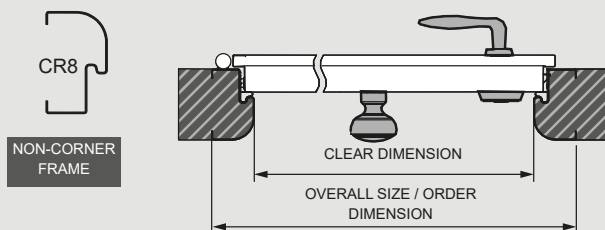

STRUCTURE

Two 1mm galvanized steel plates, assembled without welding (A).

Leaf thickness: 53mm.

Inner chamber: rigid polyurethane foam injected at high pressure (B).

2 brass-plated steel hinges adjustable in 3 directions with CE marking, complemented with nylon trim (C).

On the outside, security anti-drilling shield (G) + knob handle (H).

On the inside, shield + handle with escutcheon (I).

In the double leaf model, 2 bolts are placed; embedded in the edge of the leaf, as the inactive leaf drive (J).

MEASUREMENTS ONE LEAF

SECTION A-A'

SECTION B-B'

Frame	Order Size		Clear Opening		Internal Frame		Overall (Ext. Frame)	
	Width	Height	Width	Height	Width	Height	Width	Height
CR8	910	2100	790	2040	910	2100	910	2100
	960	2100	840	2040	960	2100	960	2100
	1010	2100	890	2040	1010	2100	1010	2100

Standard measurements in millimeters. Possibility of other measurements on request.

MEASUREMENTS DOUBLE LEAF

SECTION A-A'

SECTION B-B'

Frame	Order Size		Clear Opening		Internal Frame		Overall (Ext. Frame)	
	Width	Height	Width	Height	Width	Height	Width	Height
CR8	1760	2100	1640	2040	1760	2100	1760	2100
	1860	2100	1740	2040	1860	2100	1860	2100
	1960	2100	1840	2040	1960	2100	1960	2100