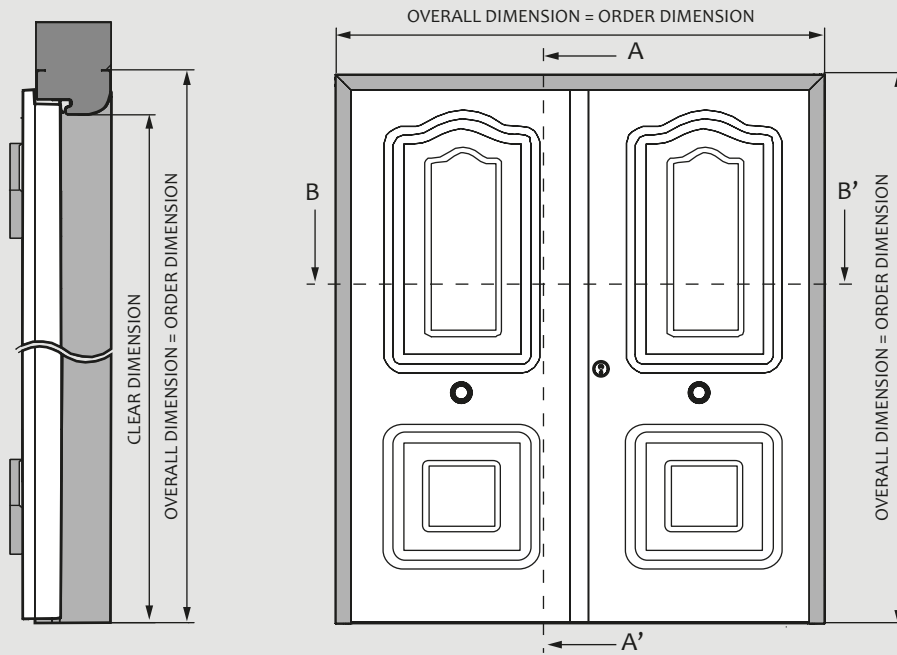

STRUCTURE

Two 1mm galvanized steel plates, assembled without welding (A).

Leaf thickness: 53mm.

Inner chamber: rigid polyurethane foam injected at high pressure (B).

2 brass-plated steel hinges adjustable in 3 directions with CE marking, complemented with nylon trim (C).

MEASUREMENTS ONE LEAF

SECTION A-A'

SECTION B-B'

Frame	Order Size		Clear Opening		Internal Frame		Overall (Ext. Frame)	
	Width	Height	Width	Height	Width	Height	Width	Height
CR8	910	2100	790	2040	910	2100	910	2100
	960	2100	840	2040	960	2100	960	2100
	1010	2100	890	2040	1010	2100	1010	2100

Standard measurements in millimeters. Possibility of other measurements on request.

MEASUREMENTS DOUBLE LEAF

SECTION A-A'

SECTION B-B'

Frame	Order Size		Clear Opening		Internal Frame		Overall (Ext. Frame)	
	Width	Height	Width	Height	Width	Height	Width	Height
CR8	1760	2100	1640	2040	1760	2100	1760	2100
	1860	2100	1740	2040	1860	2100	1860	2100
	1960	2100	1840	2040	1960	2100	1960	2100

SIMPLE DRAWING

Inside face /Cover

Outside face /Box

DOUBLE DRAWING

Inside face /Cover

Outside face /Box

(B)