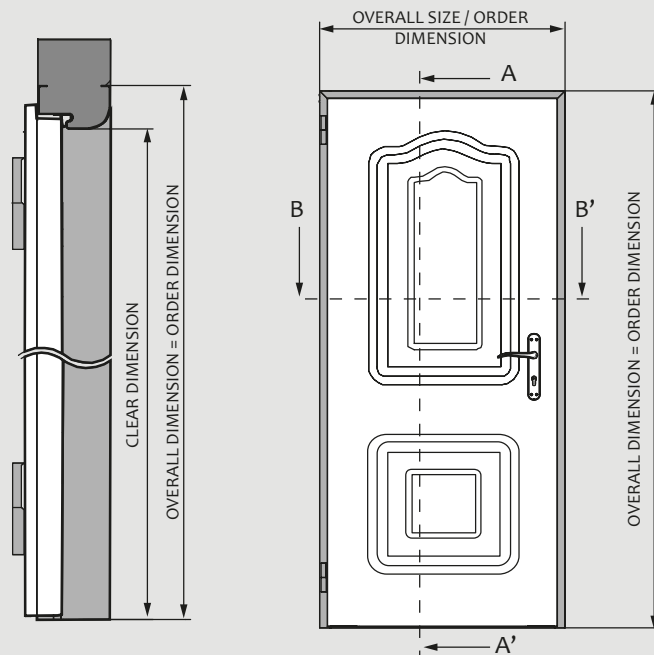

STRUCTURE

Two 1mm galvanized steel plates, assembled without welding (A).

Leaf thickness: 53mm.

Inner chamber: rigid polyurethane foam injected at high pressure (B).

2 brass-plated steel hinges adjustable in 3 directions with CE marking, complemented with nylon trim (C).

2 anti-crow bar bolts (D).

FRAME

CR8 non-corner frame.

Incorporates rubber seal.

LOCKING AND DRIVING SYSTEM

Security lock with the possibility of locking at 1, 3 or 5 points (E).

Brass or nickel cylinder 30x45 (F).

MEASUREMENTS ONE LEAF

SECTION A-A'

SECTION B-B'

Frame	Order Size		Clear Opening		Internal Frame		Overall (Ext. Frame)	
	Width	Height	Width	Height	Width	Height	Width	Height
CR8	910	2100	790	2040	910	2100	910	2100
	960	2100	840	2040	960	2100	960	2100
	1010	2100	890	2040	1010	2100	1010	2100

Standard measurements in millimeters. Possibility of other measurements on request.

MEASUREMENTS DOUBLE LEAF

SECTION A-A'

SECTION B-B'

Frame	Order Size		Clear Opening		Internal Frame		Overall (Ext. Frame)	
	Width	Height	Width	Height	Width	Height	Width	Height
CR8	1760	2100	1640	2040	1760	2100	1760	2100
	1860	2100	1740	2040	1860	2100	1860	2100
	1960	2100	1840	2040	1960	2100	1960	2100