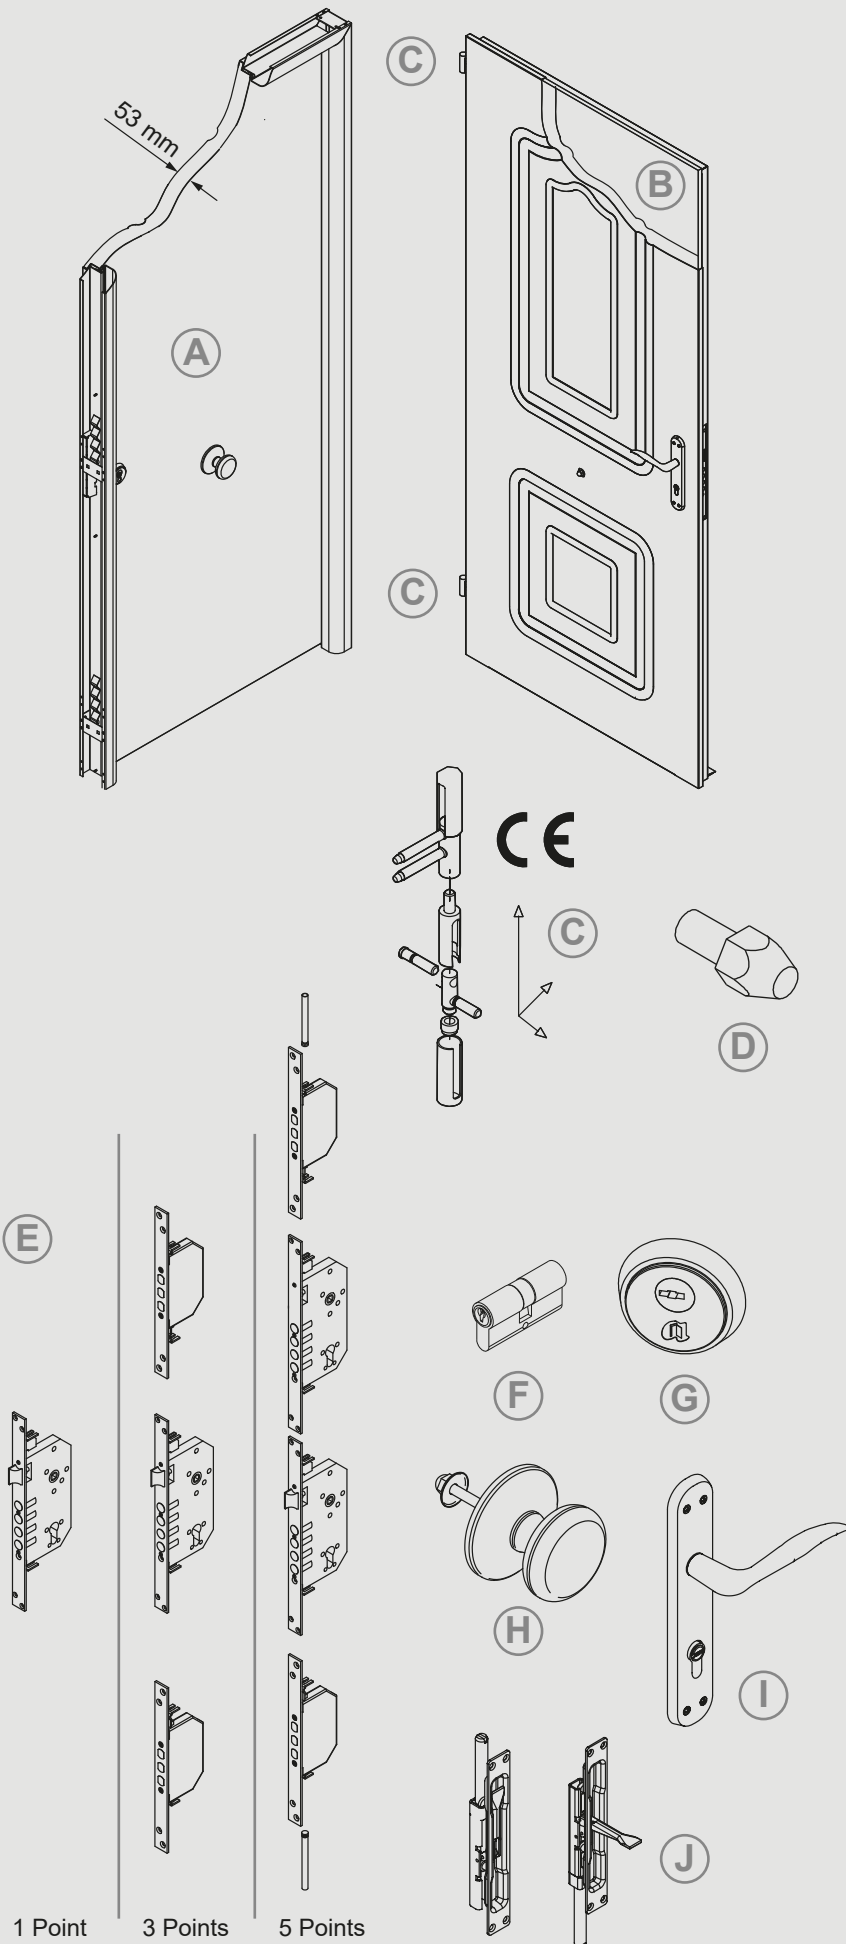

STRUCTURE

Two 1mm galvanized steel plates, assembled without welding (A).

Leaf thickness: 53mm.

Inner chamber: rigid polyurethane foam injected at high pressure (B).

2 brass-plated steel hinges adjustable in 3 directions with CE marking, complemented with nylon trim (C).

2 anti-crow bar bolts (D).

FRAME

CR8 non-corner frame.

Incorporates rubber seal.

LOCKING AND DRIVING SYSTEM

Security lock with the possibility of locking at 1, 3 or 5 points (E).

Brass or nickel cylinder 30x45 (F).

MEASUREMENTS ONE LEAF

SECTION A-A'

SECTION B-B'

Frame	Order Size		Clear Opening		Internal Frame		Overall (Ext. Frame)	
	Width	Height	Width	Height	Width	Height	Width	Height
CR8	910	2100	790	2040	910	2100	910	2100
	960	2100	840	2040	960	2100	960	2100
	1010	2100	890	2040	1010	2100	1010	2100

Standard measurements in millimeters. Possibility of other measurements on request.

MEASUREMENTS DOUBLE LEAF

SECTION A-A'

SECTION B-B'

Frame	Order Size		Clear Opening		Internal Frame		Overall (Ext. Frame)	
	Width	Height	Width	Height	Width	Height	Width	Height
CR8	1760	2100	1640	2040	1760	2100	1760	2100
	1860	2100	1740	2040	1860	2100	1860	2100
	1960	2100	1840	2040	1960	2100	1960	2100