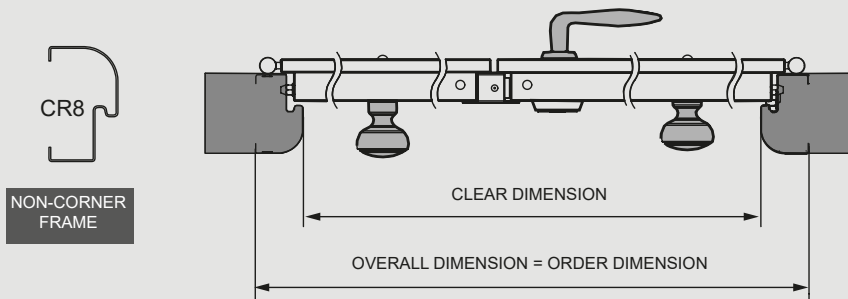

STRUCTURE

Two 1mm galvanized steel plates, assembled without welding (A).

Leaf thickness: 53mm.

Inner chamber: rigid polyurethane foam injected at high pressure (B).

2 brass-plated steel hinges adjustable in 3 directions with CE marking, complemented with nylon trim (C).

On the outside, security anti-drilling shield (G) + knob handle (H).

On the inside, shield + handle with escutcheon (I).

In the double leaf model, 2 bolts are placed; embedded in the edge of the leaf, as the inactive leaf drive (J).

MEASUREMENTS ONE LEAF

SECTION A-A'

SECTION B-B'

Frame	Order Size		Clear Opening		Internal Frame		Overall (Ext. Frame)	
	Width	Height	Width	Height	Width	Height	Width	Height
CR8	910	2100	790	2040	910	2100	910	2100
	960	2100	840	2040	960	2100	960	2100
	1010	2100	890	2040	1010	2100	1010	2100

Standard measurements in millimeters. Possibility of other measurements on request.

MEASUREMENTS DOUBLE LEAF

SECTION A-A'

SECTION B-B'

Frame	Order Size		Clear Opening		Internal Frame		Overall (Ext. Frame)	
	Width	Height	Width	Height	Width	Height	Width	Height
CR8	1760	2100	1640	2040	1760	2100	1760	2100
	1860	2100	1740	2040	1860	2100	1860	2100
	1960	2100	1840	2040	1960	2100	1960	2100