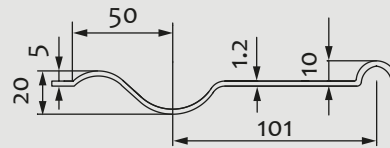

Standard measurements in millimeters. Possibility of other measurements on request.

MEASUREMENTS DOUBLE LEAF

SECTION A-A'

SECTION B-B'

Frame	Order Size		Clear Opening		Internal Frame		Overall (Ext. Frame)	
	Width	Height	Width	Height	Width	Height	Width	Height
CR8	1760	2100	1640	2040	1760	2100	1760	2100
	1860	2100	1740	2040	1860	2100	1860	2100
	1960	2100	1840	2040	1960	2100	1960	2100

Standard measurements in millimeters. Possibility of other measurements on request.

DRAWING

The Compact doors can have a light Provençal type drawing (A).

The leaf may be smooth or have drawing in 1 or 2 sides (B) either in one or in both leaves.

SIMPLE DRAWING

Inside face /Cover

Outside face /Box

DOUBLE DRAWING

Inside face /Cover

Outside face /Box

(B)